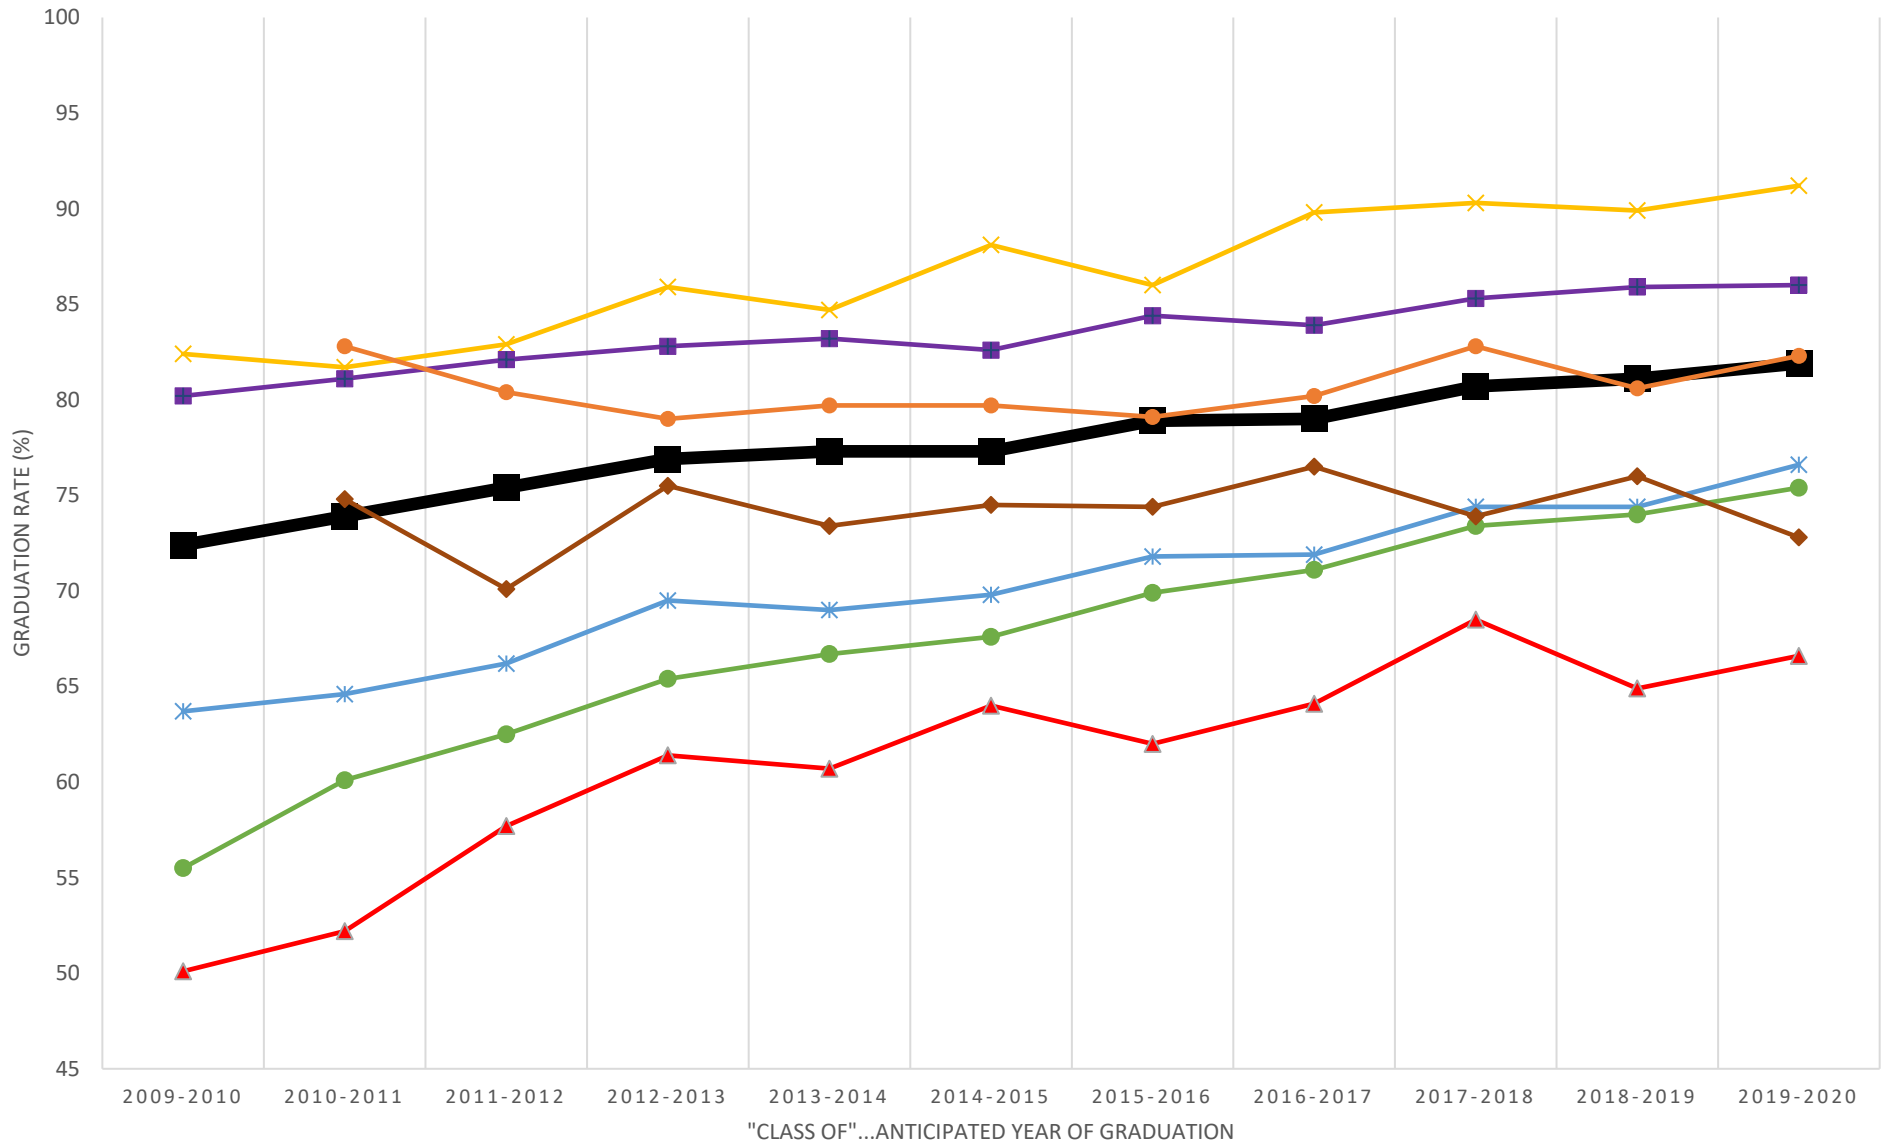

## 4 YEAR GRADUATION RATES BY RACE/ETHNICITY 10 YEAR TREND

- State Totals (All Students)
- American Indian or Alaska Native
- Asian
- Black or African American
- Hispanic or Latino
- Native Hawaiian or Other Pacific Islander
- Two or More Races
- White